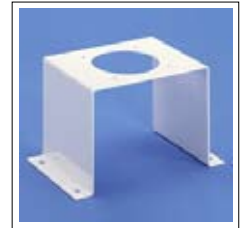

## System 75 - Aluminium (AL)

- Bracket/U-profile to support the socket pipe of long extraction arms for table mounting
- Made of steel with a polyester powder-coating on all surfaces
- Colour: white