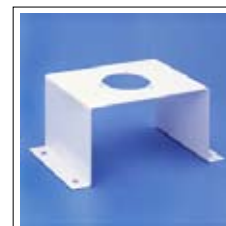

System 50 - Aluminium (AL)

- Bracket/U-profile to support the socket pipe of long extraction arms for table mounting
- Made of steel with a polyester powder-coating on all surfaces
- Colour available: white