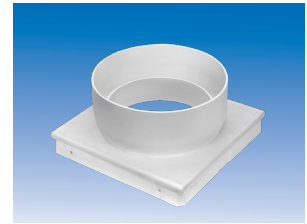

Top Connection 4-203-100-5

System 100

Square part for top connection of ceiling column, System 100.
Connection: $\varnothing 125$ mm.
Made of white polypropylene.

Drawing