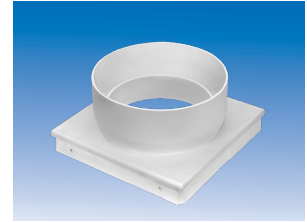

System 50-63-75

Square part for top connection of ceiling column, System 50, System 63 or System 75.

Connection: Ø100mm.

Made of white polypropylene.

Drawing